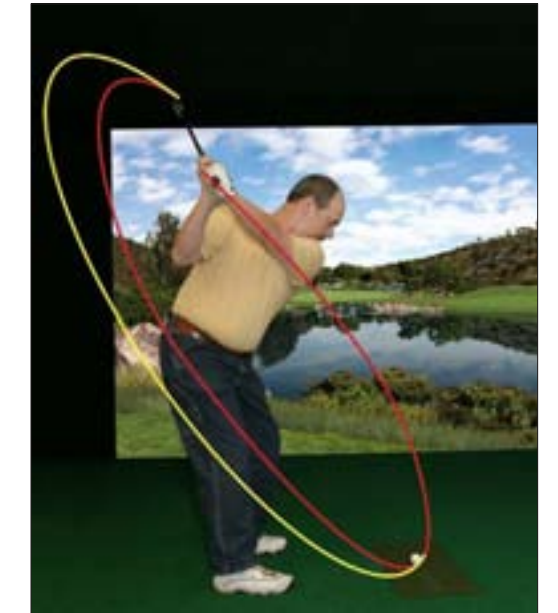

visual

Ball flight tracers show in 3 separate views.

4 distinct colors allow you to visualize technique results.

Statistical printouts will help you monitor your progress.

video capture

With our optional video capture system, you can carefully analyze your actual swing. Combine this with extensive shot statistics and world renowned ball flight to find your "A-Game".

the eye of the beholder...

Close your eyes for a moment and visualize the most beautiful place in the world... Is it a lush green island set in the middle of the ocean? Perhaps its high in the Canadian Rockies or somewhere in the southwest as the sun fades and sets fire to the desert sandstone. Chances are, your vision of beauty is near one of our great golf resorts.