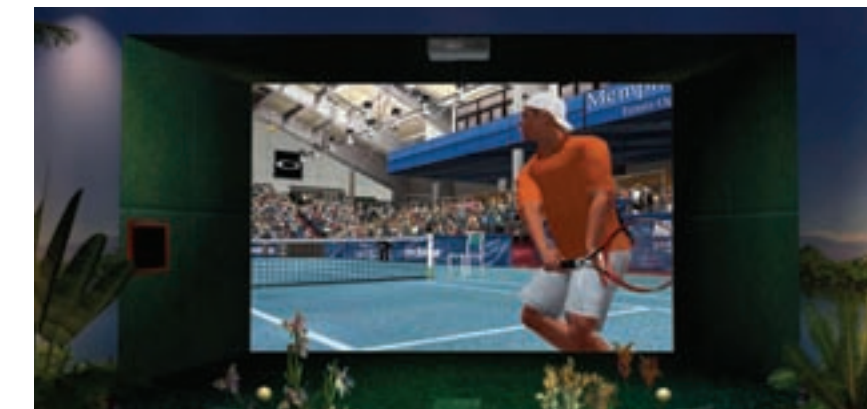

at the movies

Your TruGolf Simulator also functions as a home theater. When you've completed your round for the day, pop in a DVD or watch network programs or *sporting events* on the big screen.